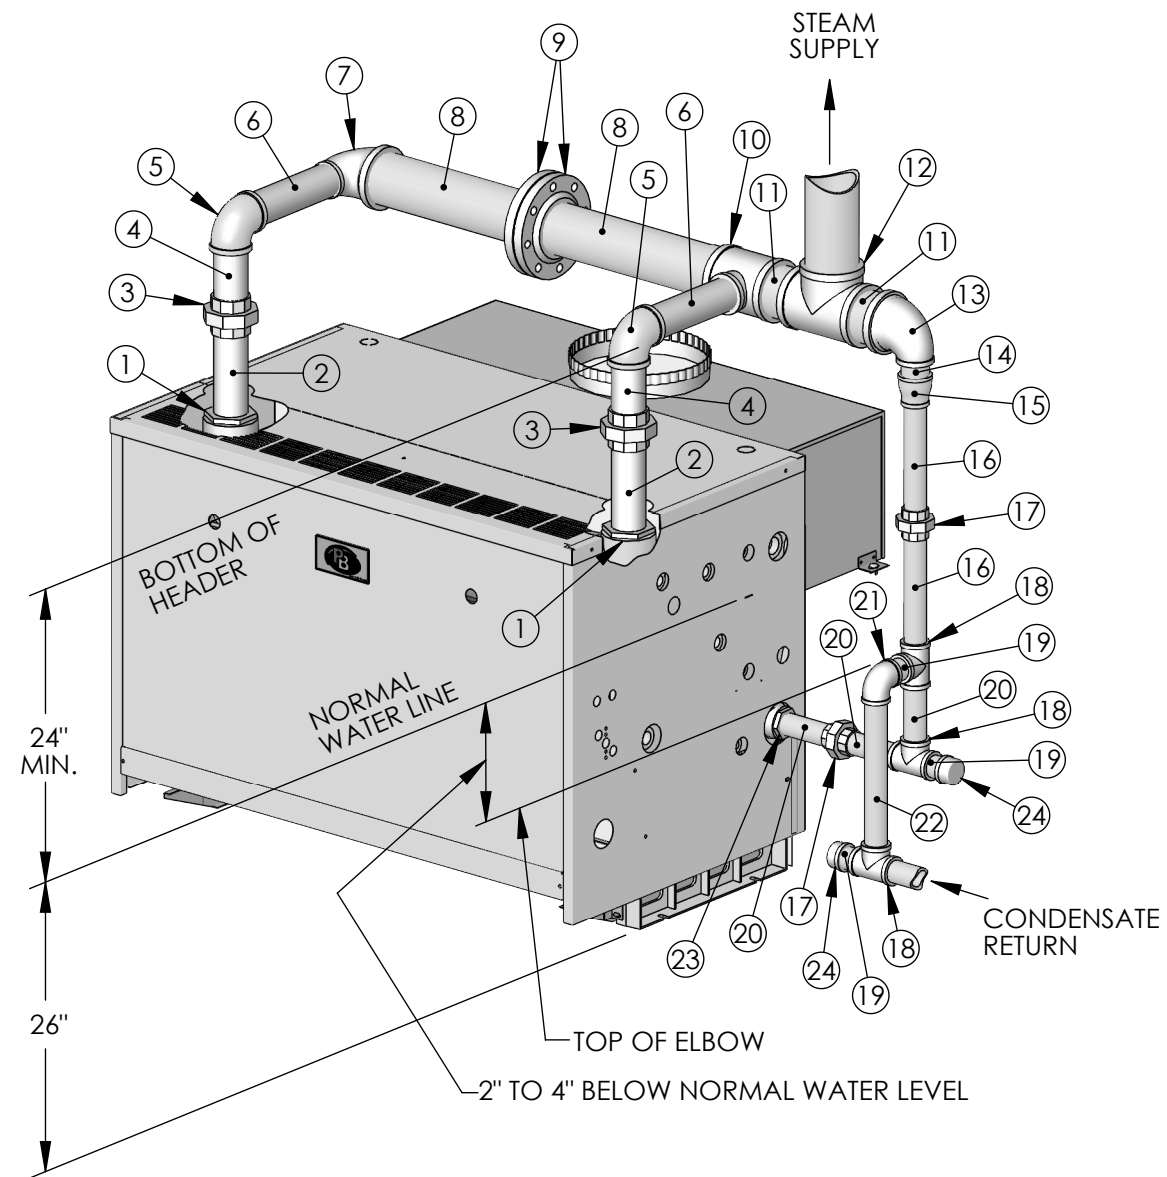

## NEAR BOILER PIPING - DUAL SUPPLY: MODEL 64-08

ITEM NO.	DESCRIPTION	QTY
1	BUSHING - 3 X 2-1/2	2
2	NIPPLE - 2-1/2 X 9	2
3	UNION - 2-1/2	2
4	NIPPLE - 2-1/2 X 6	2
5	ELBOW - 2-1/2	2
6	NIPPLE - 2-1/2 X 11-1/2	2
7	REDUCING ELBOW - 4 X 2-1/2	1
8	NIPPLE - 4 X 12-1/2	2
9	PIPE FLANGE, THREADED - 4	2
10	REDUCING TEE - 4 X 4 X 2-1/2	1
11	NIPPLE - 4 X 4	2
12	TEE - 4	1
13	REDUCING ELBOW - 4 X 2	1
14	NIPPLE - 2 X 2-1/2 (SHORT)	1
15	REDUCING COUPLING - 2 X 1-1/2	1
16	NIPPLE - 1-1/2 X 10-1/2	2
17	UNION - 1-1/2	2
18	TEE - 1-1/2	3
19	NIPPLE - 1-1/2 X 2-1/2 (SHORT)	3
20	NIPPLE - 1-1/2 X 6	3
21	ELBOW - 1-1/2	1
22	NIPPLE - 1-1/2 X 14	1
23	BUSHING - 2-1/2 X 1-1/2	1
24	CAP - 1-1/2	2