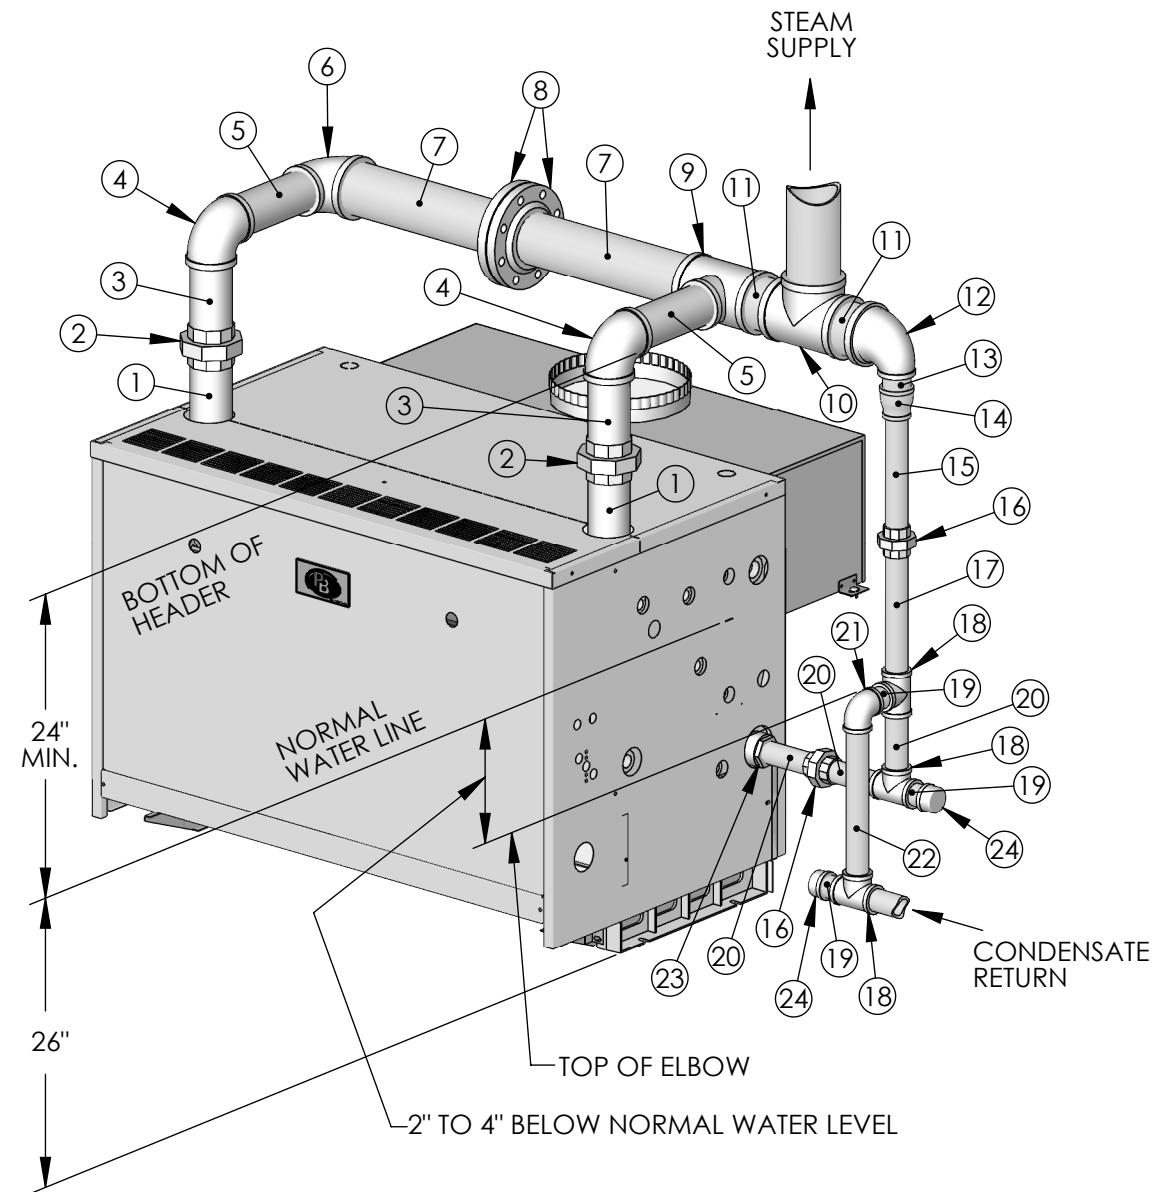

## NEAR BOILER PIPING - DUAL SUPPLY: MODELS 64-09 THRU 64-12

ITEM NO.	DESCRIPTION	QTY
1	NIPPLE - 3 X 9	2
2	UNION - 3	2
3	NIPPLE - 3 X 7-1/2	2
4	ELBOW - 3	2
5	NIPPLE - 3 X 10-1/2	2
6	REDUCING ELBOW - 4 X 3	1
7	NIPPLE - 4 X 14-1/2 (64-09)	2
	NIPPLE - 4 X 16-1/2 (64-10)	2
	NIPPLE - 4 X 18-1/2 (64-11)	2
	NIPPLE - 4 X 20-1/2 (64-12)	2
8	PIPE FLANGE, THREADED - 4	2
9	REDUCING TEE - 4 X 4 X 3	1
10	TEE - 4	1
11	NIPPLE - 4 X 4	2
12	REDUCING ELBOW - 4 X 2	1
13	NIPPLE - 2 X 2-1/2 (SHORT)	1
14	REDUCING COUPLING - 2 X 1-1/2	1
15	NIPPLE - 1-1/2 X 11	1
16	UNION - 1-1/2	2
17	NIPPLE - 1-1/2 X 11-1/2	1
18	TEE - 1-1/2	3
19	NIPPLE - 1-1/2 X 2-1/2 (SHORT)	3
20	NIPPLE - 1-1/2 X 6	3
21	ELBOW - 1-1/2	1
22	NIPPLE - 1-1/2 X 14	1
23	BUSHING - 2-1/2 X 1-1/2	1
24	CAP - 1-1/2	2

NOTE: Nipple lengths may require modification due to variations in thread engagement and machining. Contractor should carry assorted length nipples. Not responsible for discrepancies.