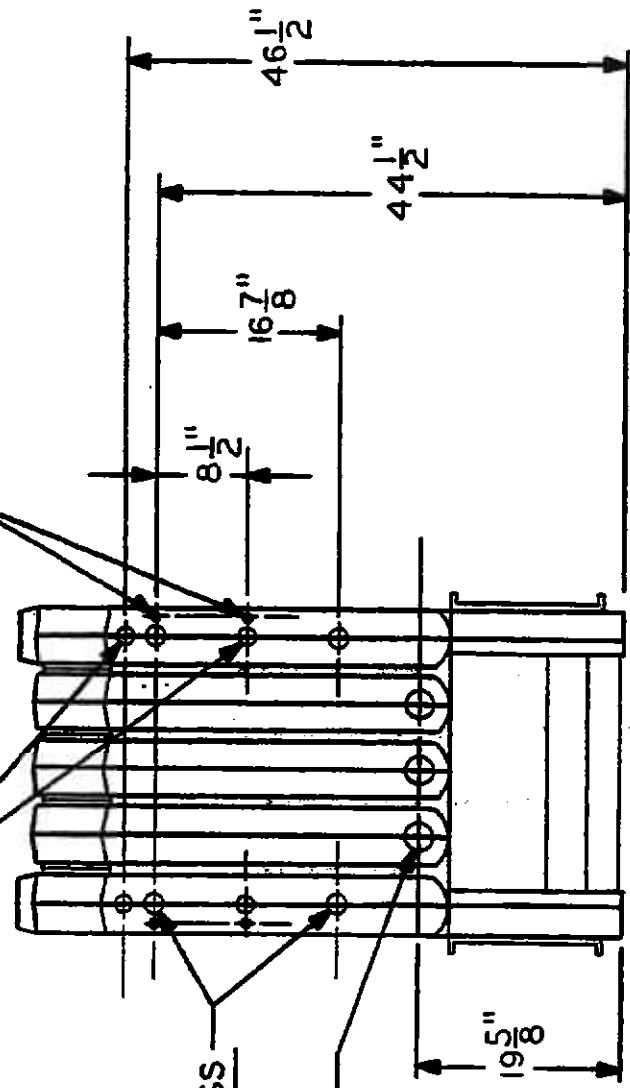

3/4" TAPPINGS

1/2" TAPPINGS

1" TAPPINGS

1-1/2" INSPECTION &
CLEANOUT TAPPINGS

FRONT

PEERLESS BOILERS

SERIES 211A GAS BOILER
CLEANOUT & LIMIT TAPPING
LOCATIONS

DRN/DATE: CLS 3-27-84 SIZE: A

DWG NO: GG-1027

SCALE: ~

REV: 1

SH. 1 OF 1

SIGNATURES	DATE
CHK: E. V. VAND	9-2-98
ENG: A. C. COOPER, A.	9-2-98
QA: William H. Meyer, Jr.	9-2-98
APD: JER	9-2-98