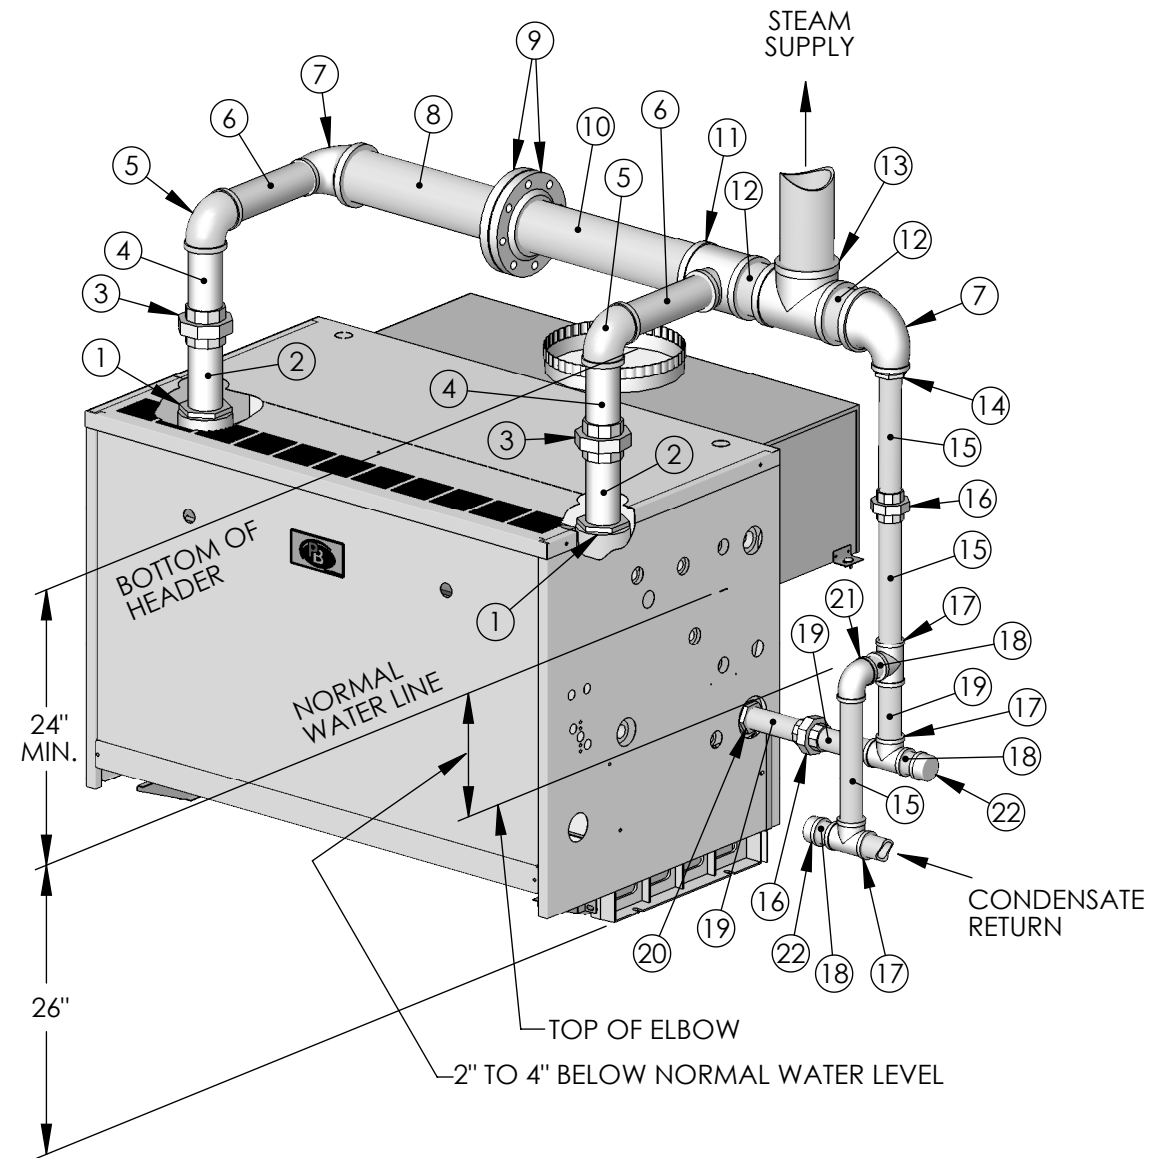

NEAR BOILER PIPING - DUAL SUPPLY: MODEL 64-08

ITEM NO.	DESCRIPTION	QTY
1	BUSHING - 3 X 2-1/2	2
2	NIPPLE - 2-1/2 X 9	2
3	UNION - 2-1/2	2
4	NIPPLE - 2-1/2 X 6	2
5	ELBOW - 2-1/2	2
6	NIPPLE - 2-1/2 X 11-1/2	2
7	REDUCING ELBOW - 4 X 2-1/2	2
8	NIPPLE - 4 X 12	1
9	PIPE FLANGE, THREADED - 4	2
10	NIPPLE - 4 X 13	1
11	REDUCING TEE - 4 X 4 X 2-1/2	1
12	NIPPLE - 4 X 4	2
13	TEE - 4	1
14	BUSHING - 2-1/2 X 1-1/2	1
15	NIPPLE - 1-1/2 X 12	3
16	UNION - 1-1/2	2
17	TEE - 1-1/2	3
18	NIPPLE - 1-1/2 X 2-1/2 (SHORT)	3
19	NIPPLE - 1-1/2 X 6	3
20	BUSHING - 2-1/2 X 1-1/2	1
21	ELBOW - 1-1/2	1
22	CAP - 1-1/2	2