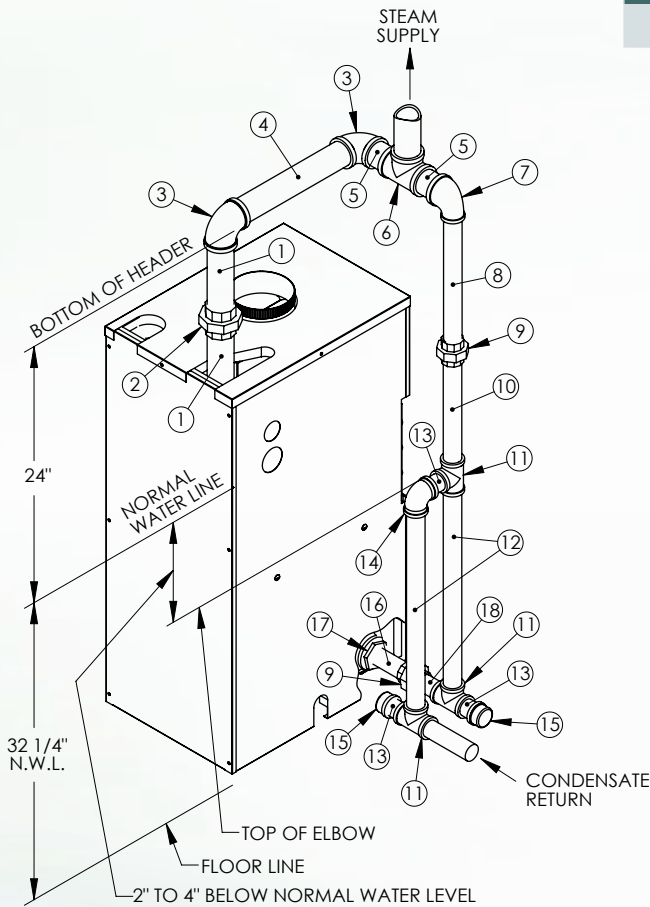

Steam Near Boiler Piping Kit

Now Available!

Near Boiler Piping Kit for Peerless® Series EC/ECT-03™ Oil-Fired Steam Boilers.

Save time and money with one complete piping kit. Kit contains all components necessary for a seamless installation.

Part Number	Steam Boiler Model Numbers
63913	EC/ECT-03

ITEM NO.	DESCRIPTION	QTY
1	NIPPLE - 2 X 8	2
2	UNION - 2	1
3	ELBOW - 2	2
4	NIPPLE - 2 X 14-1/2	1
5	NIPPLE - 2 X 3	2
6	TEE - 2	1
7	REDUCING ELBOW - 2 X 1-1/4	1
8	NIPPLE - 1-1/4 X 14	1
9	UNION - 1-1/4	2
10	NIPPLE - 1-1/4 X 12	1
11	TEE - 1-1/4	3
12	NIPPLE - 1-1/4 X 22-1/2	2
13	NIPPLE - 1-1/4 X 2-1/2 (SHORT)	3
14	ELBOW - 1-1/4	1
15	CAP - 1-1/4	2
16	NIPPLE - 1-1/4 X 4	1
17	HEX BUSHING - 2 X 1-1/4	1
18	NIPPLE - 1-1/4 X 3	1

Steam Near Boiler Piping Kit

Kit includes:

All near boiler piping including Hartford loop connections