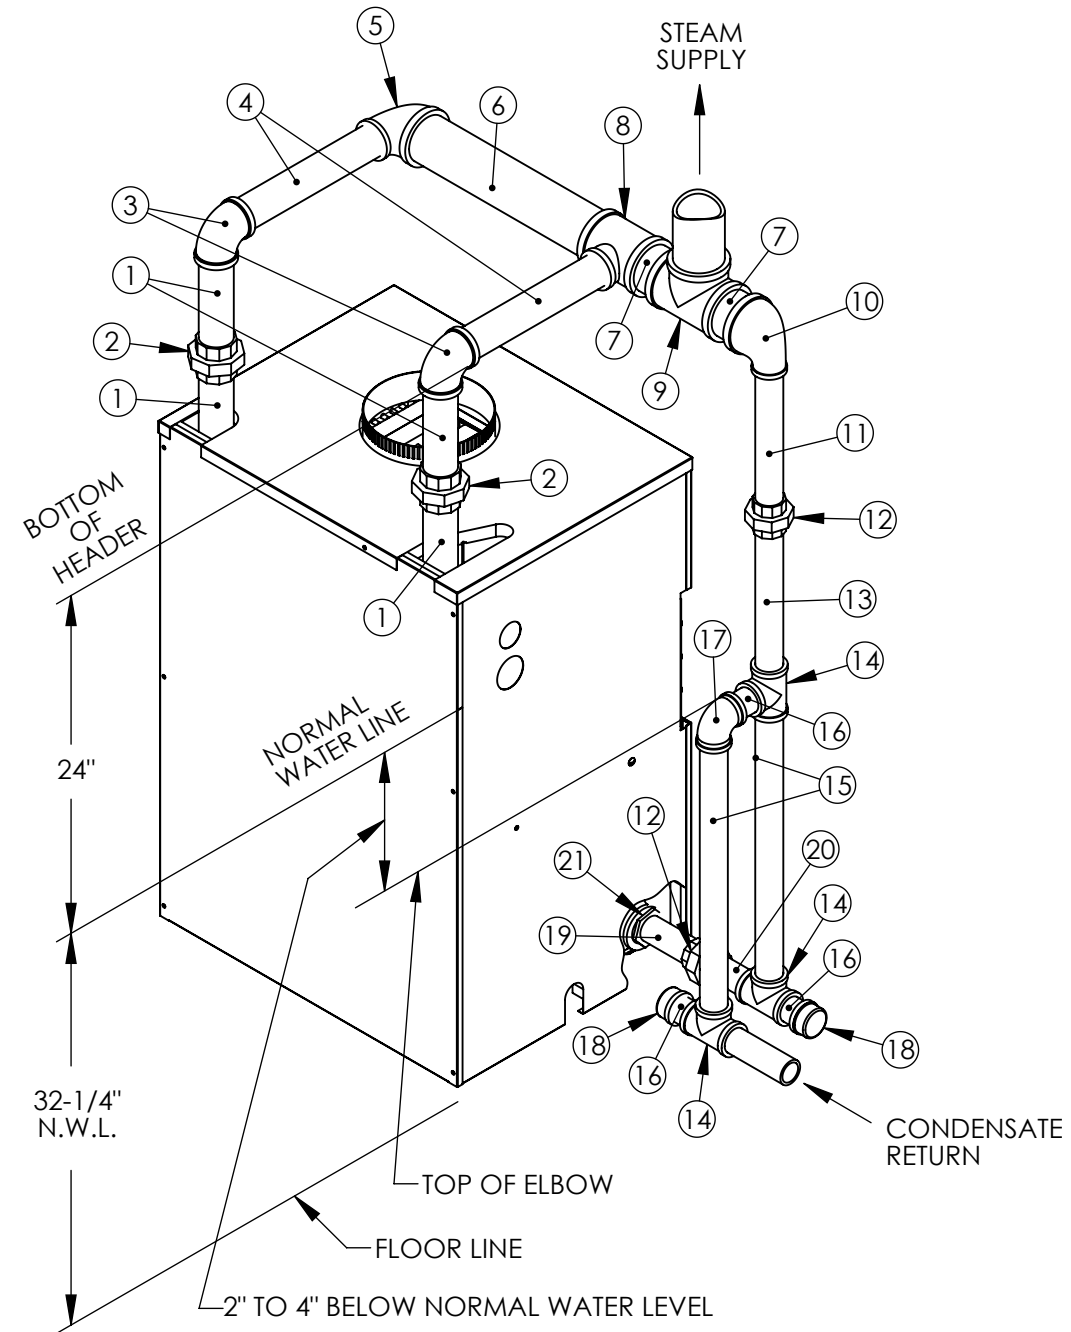

NEAR BOILER PIPING - DUAL SUPPLY: MODEL EC(T)-06

ITEM NO.	DESCRIPTION	QTY
1	NIPPLE - 2 X 8	4
2	UNION - 2	2
3	ELBOW - 2	2
4	NIPPLE - 2 X 14	2
5	REDUCING ELBOW - 3 X 2	1
6	NIPPLE - 3 X 18-1/2	1
7	NIPPLE - 3 X 3-1/2	2
8	REDUCING TEE - 3 X 3 X 2	1
9	TEE - 3	1
10	REDUCING ELBOW - 3 X 1-1/2	1
11	NIPPLE - 1-1/2 X 12	1
12	UNION - 1-1/2	2
13	NIPPLE - 1-1/2 X 12-1/2	1
14	TEE - 1-1/2	3
15	NIPPLE - 1-1/2 X 23	2
16	NIPPLE - 1-1/2 X 2-1/2 (SHORT)	3
17	ELBOW - 1-1/2	1
18	CAP - 1-1/2	2
19	NIPPLE - 1-1/2 X 5-1/2	1
20	NIPPLE - 1-1/2 X 4	1
21	HEX BUSHING - 2 X 1-1/2	1

NOTE: Nipple lengths may require modification due to variations in thread engagement and machining. Contractor should carry assorted length nipples. Not responsible for discrepancies.

EC8056 R2