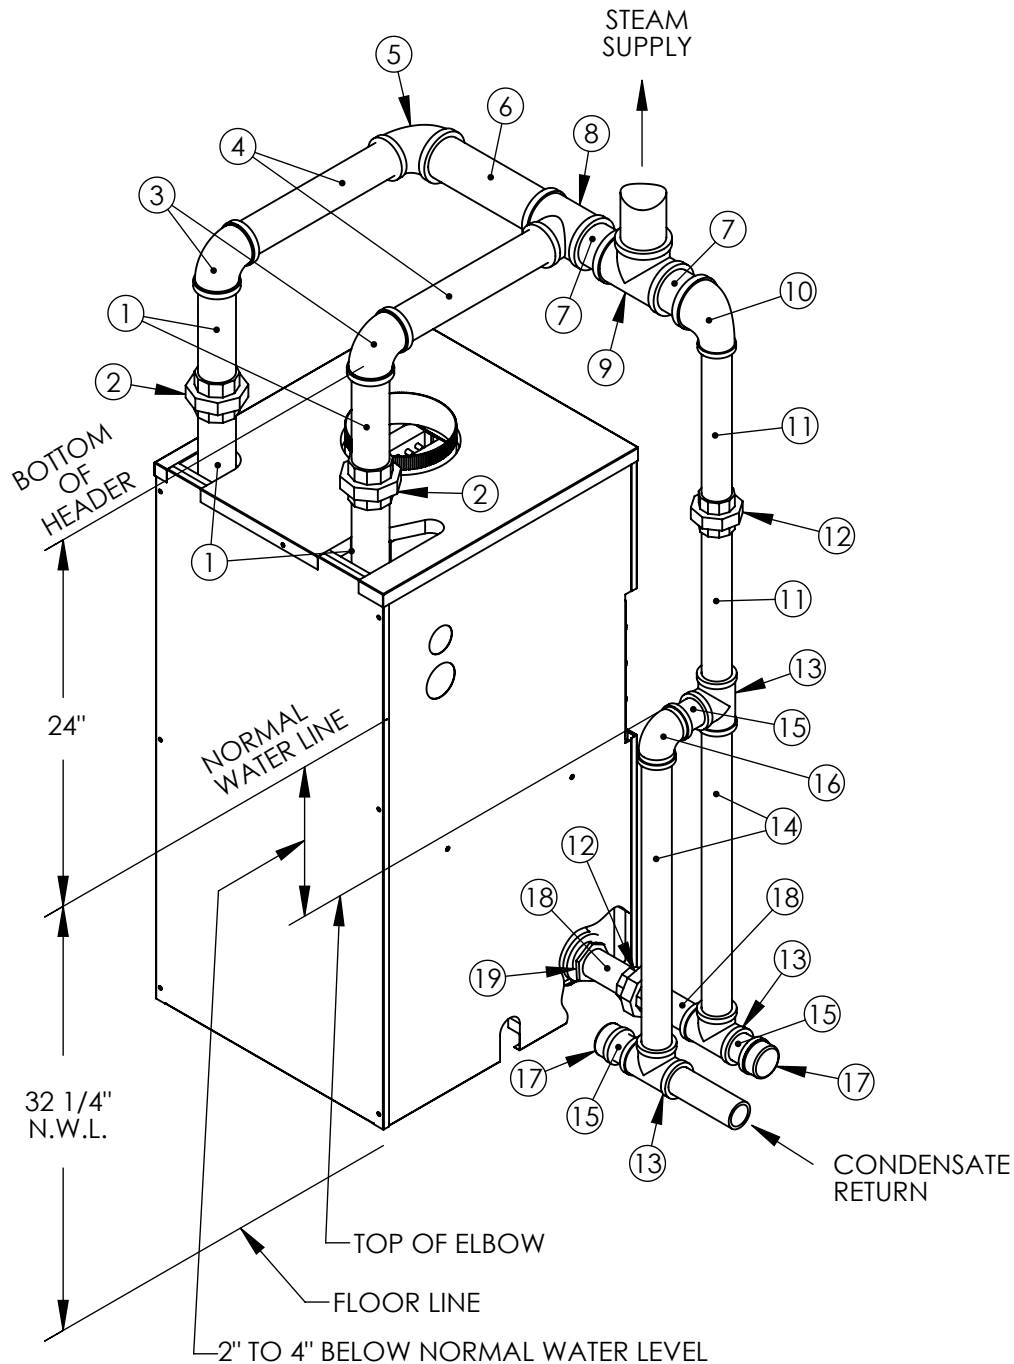

NEAR BOILER PIPING - DUAL SUPPLY: MODEL EC(T)-e-04

ITEM NO.	DESCRIPTION	QTY
1	NIPPLE - 2 X 8	4
2	UNION - 2	2
3	ELBOW - 2	2
4	NIPPLE - 2 X 14	2
5	REDUCING ELBOW - 2 X 2-1/2	1
6	NIPPLE - 2-1/2 X 10-1/2	1
7	NIPPLE - 2-1/2 X 3-1/2	2
8	REDUCING TEE - 2-1/2 X 2-1/2 X 2	1
9	TEE - 2-1/2	1
10	REDUCING ELBOW - 2-1/2 X 1-1/2	1
11	NIPPLE - 1-1/2 X 12-1/2	2
12	UNION - 1-1/2	2
13	TEE - 1-1/2	3
14	NIPPLE - 1-1/2 X 23	2
15	NIPPLE - 1-1/2 X 2-1/2 (SHORT)	3
16	ELBOW - 1-1/2	1
17	CAP - 1-1/2	2
18	NIPPLE - 1-1/2 X 4-1/2	2
19	HEX BUSHING - 2 X 1-1/2	1

NOTE: Nipple lengths may require modification due to variations in thread engagement and machining. Contractor should carry assorted length nipples. Not responsible for discrepancies.