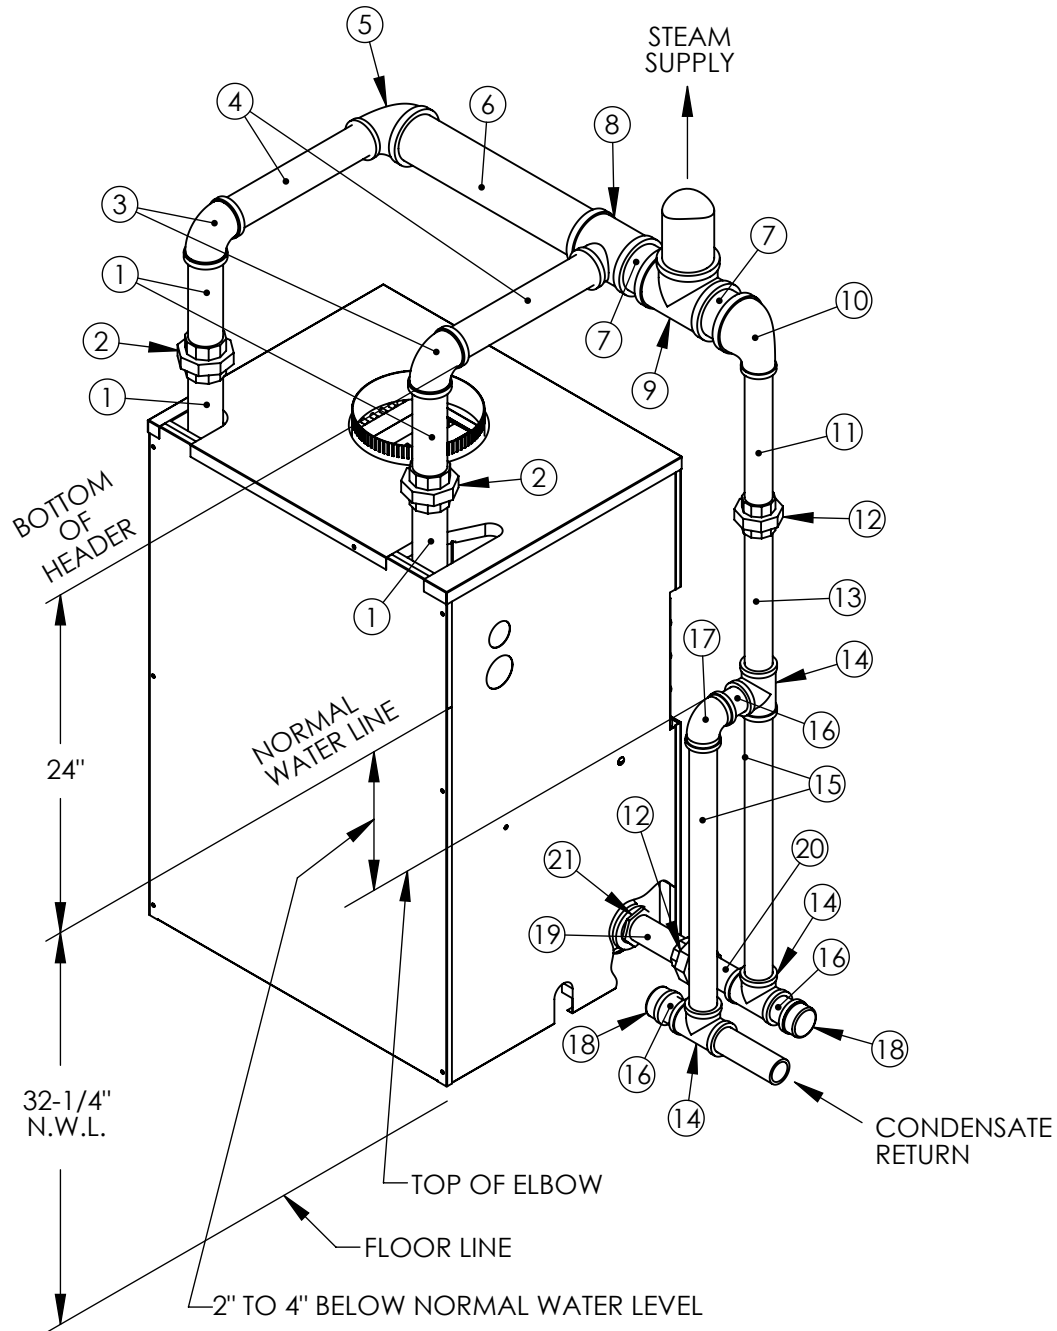

NEAR BOILER PIPING - DUAL SUPPLY: MODEL EC(T)(-e)-06

ITEM NO.	DESCRIPTION	QTY
1	NIPPLE - 2 X 8	4
2	UNION - 2	2
3	ELBOW - 2	2
4	NIPPLE - 2 X 14	2
5	REDUCING ELBOW - 3 X 2	1
6	NIPPLE - 3 X 18-1/2	1
7	NIPPLE - 3 X 3-1/2	2
8	REDUCING TEE - 3 X 3 X 2	1
9	TEE - 3	1
10	REDUCING ELBOW - 3 X 1-1/2	1
11	NIPPLE - 1-1/2 X 12	1
12	UNION - 1-1/2	2
13	NIPPLE - 1-1/2 X 12-1/2	1
14	TEE - 1-1/2	3
15	NIPPLE - 1-1/2 X 23	2
16	NIPPLE - 1-1/2 X 2-1/2 (SHORT)	3
17	ELBOW - 1-1/2	1
18	CAP - 1-1/2	2
19	NIPPLE - 1-1/2 X 5-1/2	1
20	NIPPLE - 1-1/2 X 4	1
21	HEX BUSHING - 2 X 1-1/2	1

NOTE: Nipple lengths may require modification due to variations in thread engagement and machining. Contractor should carry assorted length nipples. Not responsible for discrepancies.