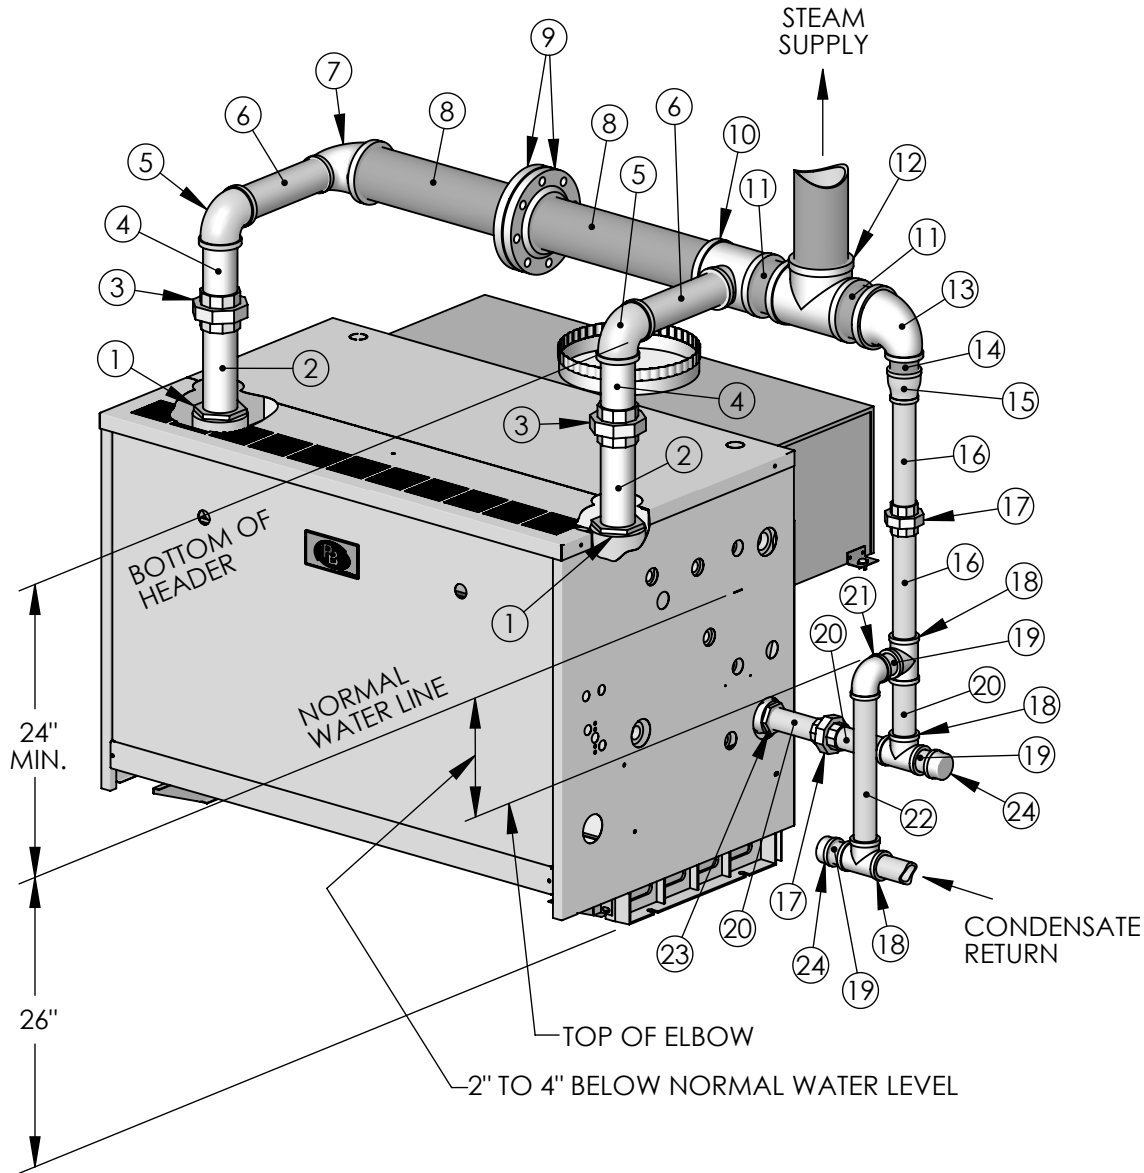

NEAR BOILER PIPING - DUAL SUPPLY: MODEL 64-08

ITEM NO.	DESCRIPTION	QTY
1	BUSHING - 3 X 2-1/2	2
2	NIPPLE - 2-1/2 X 9	2
3	UNION - 2-1/2	2
4	NIPPLE - 2-1/2 X 6	2
5	ELBOW - 2-1/2	2
6	NIPPLE - 2-1/2 X 11-1/2	2
7	REDUCING ELBOW - 4 X 2-1/2	1
8	NIPPLE - 4 X 12-1/2	2
9	PIPE FLANGE, THREADED - 4	2
10	REDUCING TEE - 4 X 4 X 2-1/2	1
11	NIPPLE - 4 X 4	2
12	TEE - 4	1
13	REDUCING ELBOW - 4 X 2	1
14	NIPPLE - 2 X 2-1/2 (SHORT)	1
15	REDUCING COUPLING - 2 X 1-1/2	1
16	NIPPLE - 1-1/2 X 10-1/2	2
17	UNION - 1-1/2	2
18	TEE - 1-1/2	3
19	NIPPLE - 1-1/2 X 2-1/2 (SHORT)	3
20	NIPPLE - 1-1/2 X 6	3
21	ELBOW - 1-1/2	1
22	NIPPLE - 1-1/2 X 14	1
23	BUSHING - 2-1/2 X 1-1/2	1
24	CAP - 1-1/2	2