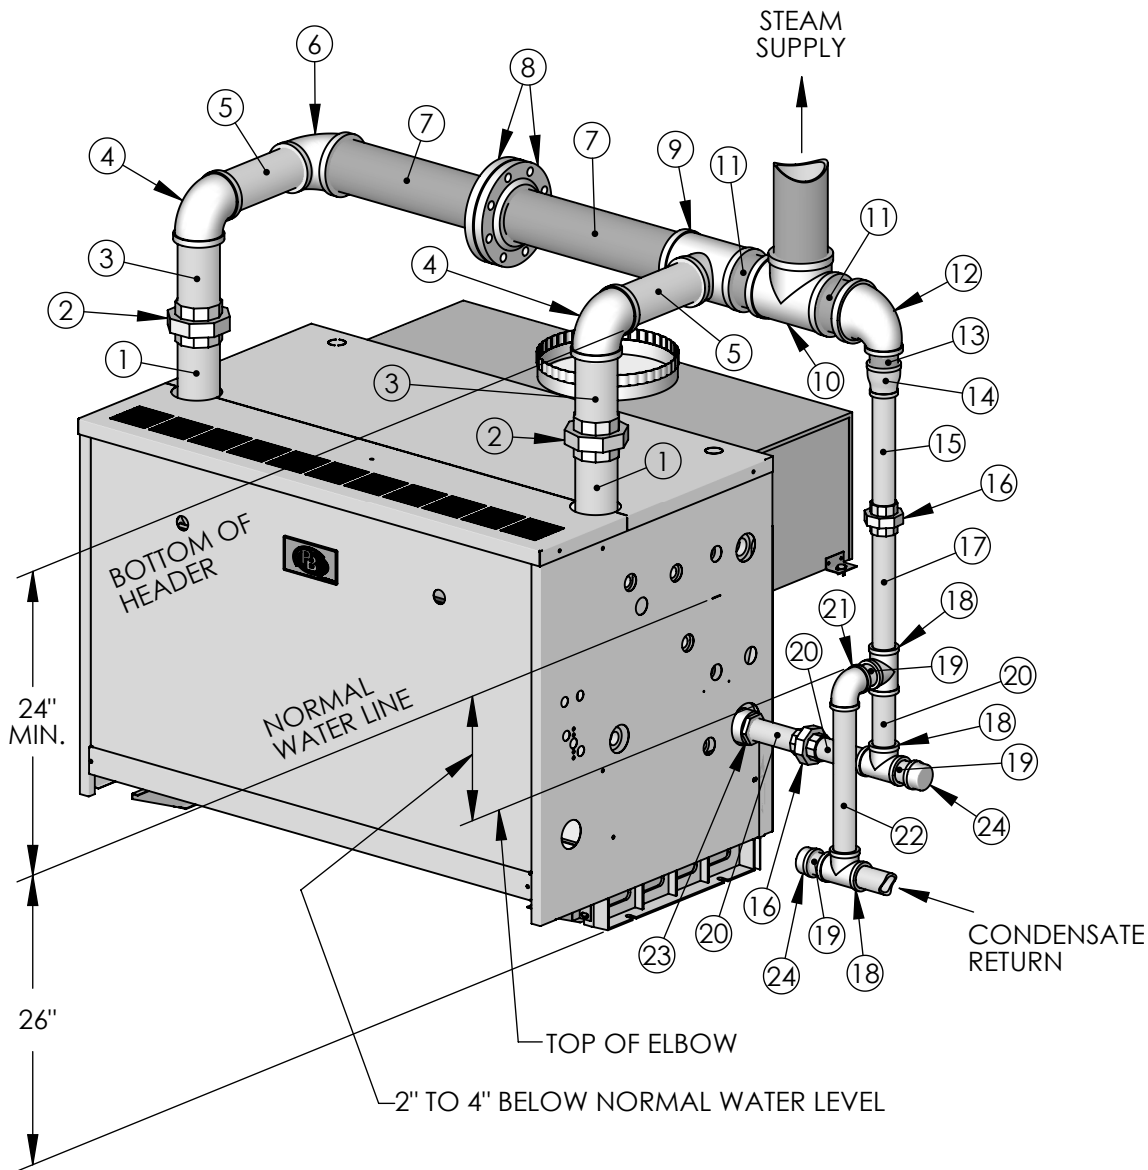

NEAR BOILER PIPING - DUAL SUPPLY: MODELS 64-09 THRU 64-12

ITEM NO.	DESCRIPTION	QTY
1	NIPPLE - 3 X 9	2
2	UNION - 3	2
3	NIPPLE - 3 X 7-1/2	2
4	ELBOW - 3	2
5	NIPPLE - 3 X 10-1/2	2
6	REDUCING ELBOW - 4 X 3	1
7	NIPPLE - 4 X 14-1/2 (64-09)	2
	NIPPLE - 4 X 16-1/2 (64-10)	2
	NIPPLE - 4 X 18-1/2 (64-11)	2
	NIPPLE - 4 X 20-1/2 (64-12)	2
8	PIPE FLANGE, THREADED - 4	2
9	REDUCING TEE - 4 X 4 X 3	1
10	TEE - 4	1
11	NIPPLE - 4 X 4	2
12	REDUCING ELBOW - 4 X 2	1
13	NIPPLE - 2 X 2-1/2 (SHORT)	1
14	REDUCING COUPLING - 2 X 1-1/2	1
15	NIPPLE - 1-1/2 X 11	1
16	UNION - 1-1/2	2
17	NIPPLE - 1-1/2 X 11-1/2	1
18	TEE - 1-1/2	3
19	NIPPLE - 1-1/2 X 2-1/2 (SHORT)	3
20	NIPPLE - 1-1/2 X 6	3
21	ELBOW - 1-1/2	1
22	NIPPLE - 1-1/2 X 14	1
23	BUSHING - 2-1/2 X 1-1/2	1
24	CAP - 1-1/2	2

NOTE: Nipple lengths may require modification due to variations in thread engagement and machining. Contractor should carry assorted length nipples. Not responsible for discrepancies.